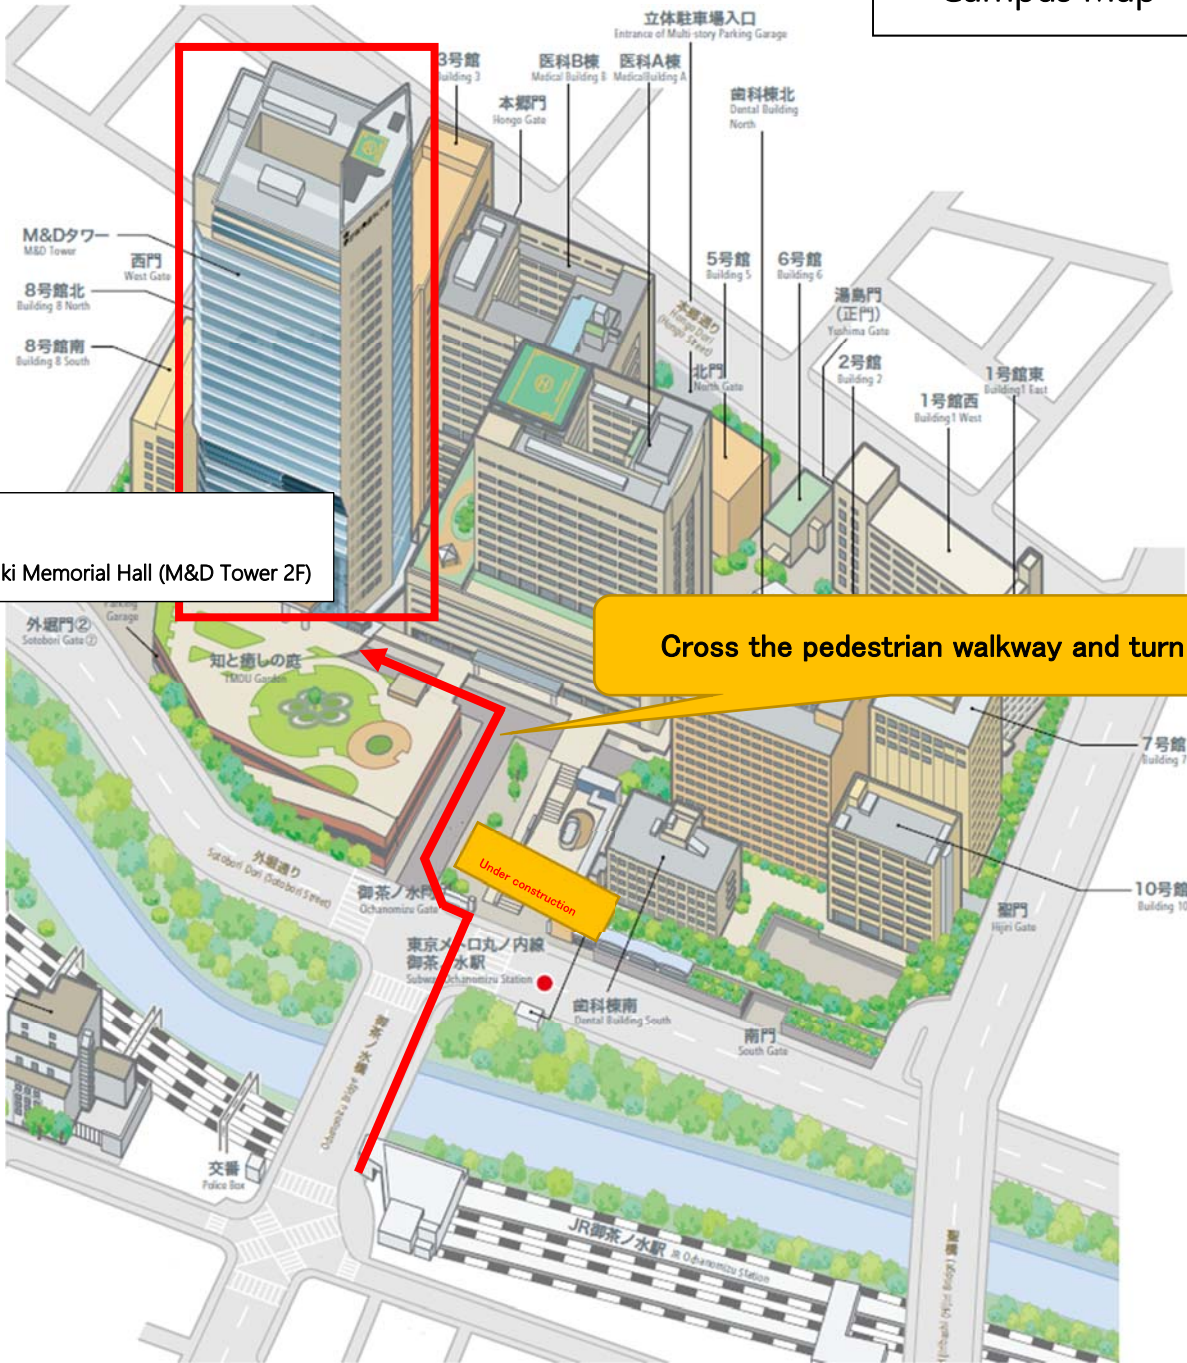

M A P

Campus Map

Venue
Akio Suzuki Memorial Hall (M&D Tower 2F)

Cross the pedestrian walkway and turn left

Under construction